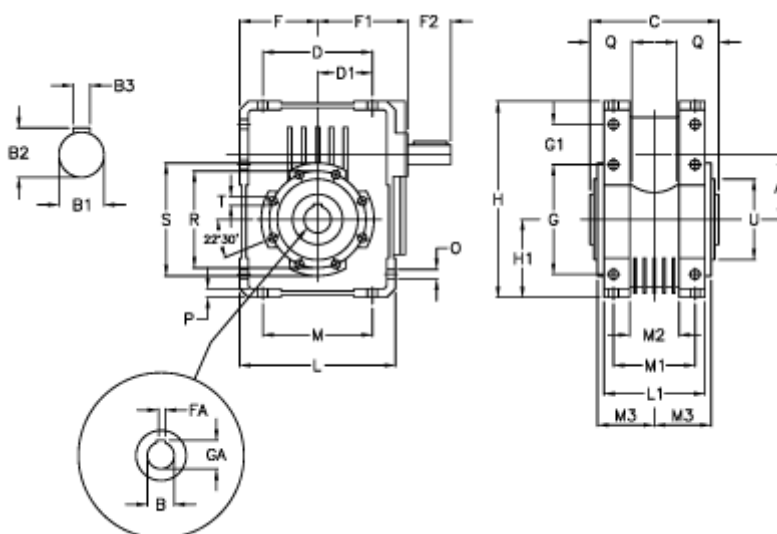

Article number: 3922110080700

Description: Worm gear with solid input shaft
W 110U-80-HS unassembled

Measures

A = 110.10	Description = W 110U-xx-HS	H = 308.0	O = 14.0
B = 42	F = 125.0	H1 = 125.0	P = 14
B1 = 25	F1 = 157.0	L = 250	Q = 45
B2 = 28.0	F2 = 60	L1 = 143	R = 165
B3 = 8	FA = 12	M = 184	S = 200
C = 155	G = 184	M1 = 115	T = M12x19
D = 174.0	G1 = 58.0	M2 = 69	U = 130
D1 = 82.0	GA = 45.3	M3 = 73.0	